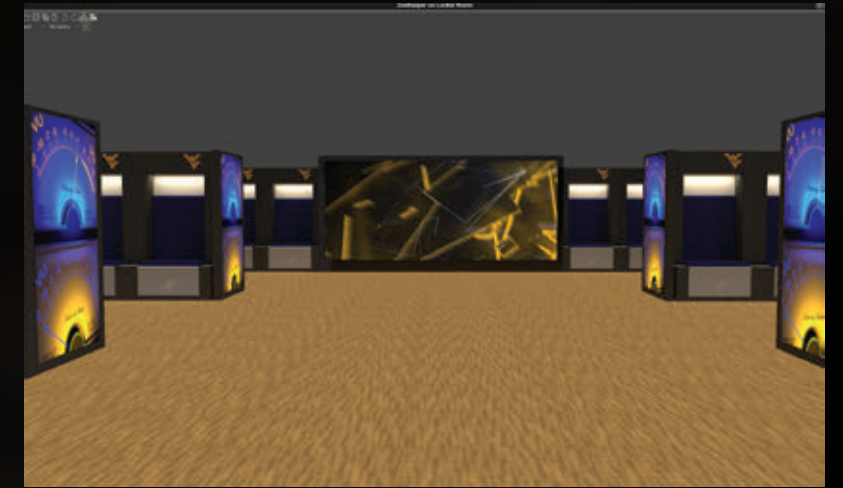

ENCODE & DISTRIBUTE MEDIA

MEDIA/INPUT MANIPULATION AND FX

DISPLAY PLANNING & ENVIRONMENTS

PREPARE

See it before believing it. Popular playback features and real-time changes matched with previsualization tools help you realize your project. Hippotizer's flexible structure makes outputting to any LED wall, projection or pixel map fast and efficient.