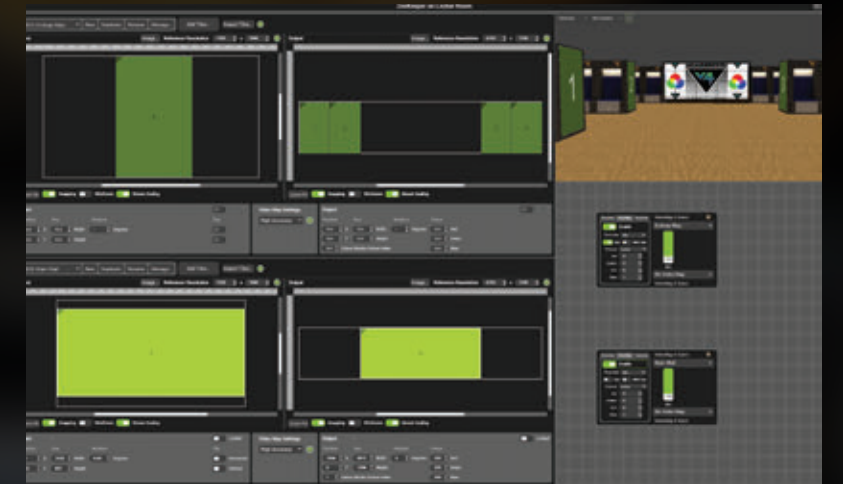

ENCODE & DISTRIBUTE MEDIA

MEDIA/INPUT MANIPULATION AND FX

DISPLAY PLANNING & ENVIRONMENTS

PREPARE

See it before believing it. Popular playback features and real-time changes matched with previsualization tools help you realize your project. Hippotizer's flexible structure makes outputting to any LED wall, projection or pixel map fast and efficient.

3D VISUALIZATION

PRE-PROGRAMME SEQUENCES

EXTERNAL CONTROL INTEGRATIONS

DELIVER

Take real-time control of any attribute. Design your system with flexibility using REST API, the ZooKeeper control interface, or with an external controller via DMX, MIDI, Stream Deck, OSC, Art-Net, or MANet and SMPTE.